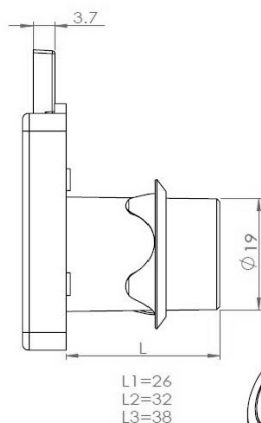

PRODUCT SHEET

Description:

Rim Lock MIC850, $\varnothing 19 \times 26$ mm, Body Only, #J11+#J12, Drawer, NPL, Blue Plastic Plug For Protection & Quick Fixing

Item number:

14.01.076-0

Units	Box	Carton	HS Code	Barcode
Pcs.	24	48	8301300000	 5704866032643