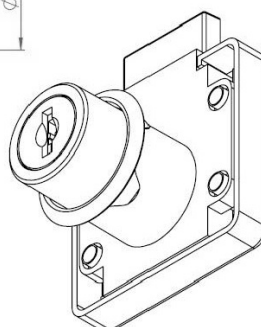

PRODUCT SHEET

Description:

Rim Lock MIC850, $\varnothing 19 \times 26$ mm, Body Only, #J11+#J12, Drawer, NPL, Blue Plastic Plug For Protection & Quick Fixing

Item number:

14.01.076-0

Units	Box	Carton	HS Code	Barcode
Pcs.	24	48	8301300000	 5704866032643