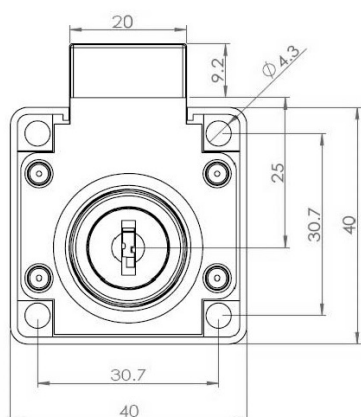

PRODUCT SHEET

Description:

Rim Lock MIC850, $\varnothing 19 \times 26$ mm, Body Only, #J11+#J12, Drawer, NPL, Blue Plastic Plug For Protection & Quick Fixing

Item number:

14.01.076-0

Units	Box	Carton	HS Code	Barcode
Pcs.	24	48	8301300000	 5704866032643